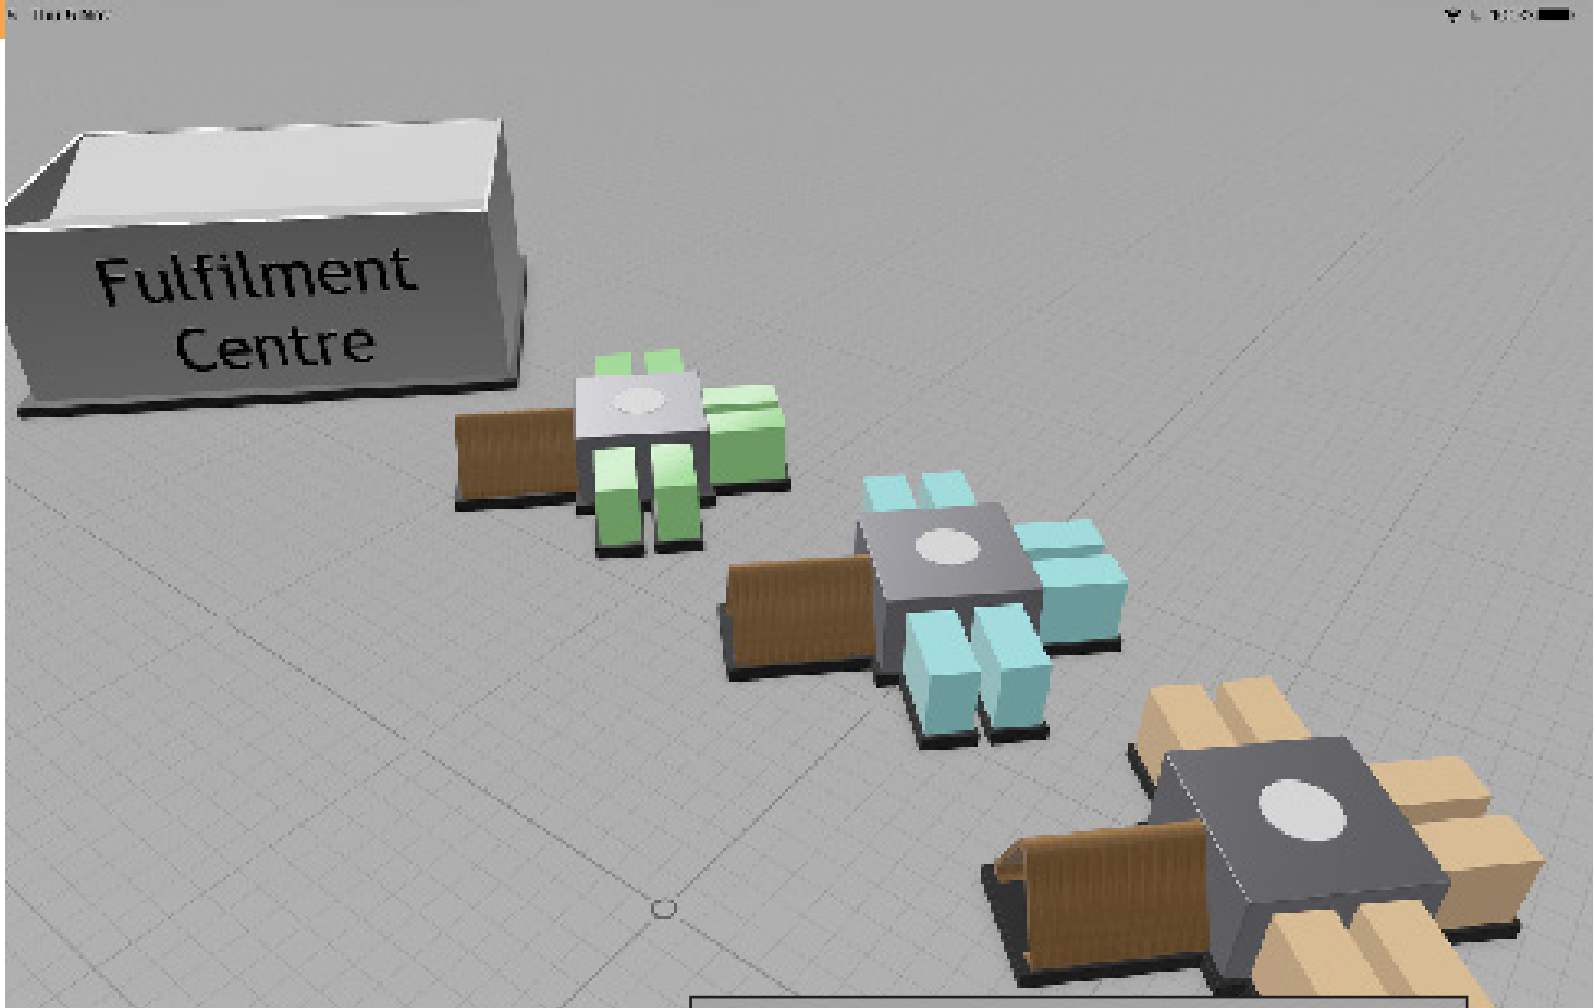

HOME HUB

Meet your new family. Your Island SetUp app lets us start to get to know you. We help you find your first foot hold on the island, and point you in the right direction.

With our algorithmic Pod Arbitration system, you'll never have to surround yourself with people who don't share your ideals ever again. Here you can choose to live on an island entirely dedicated to land and nature preservation... wind and solar energy... social change... water and ocean conservation... or even DEEP SPACE. Take faith in knowing that we will place you among people you are bound to develop lifelong bonds with and no matter your area of focus, remember that we're all in this together.